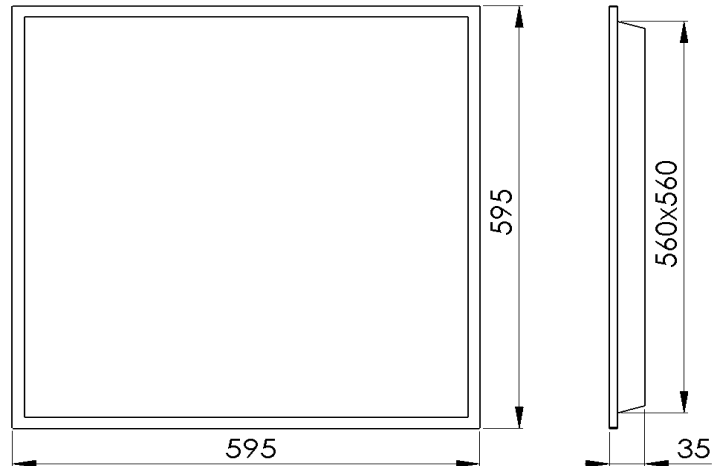

TECHNICAL DATA SHEET

Product Name : **MASTERLITE EXECUTIVE NS**

LED Decorative 2x2 Luminaire 36W - Commercial Lighting

Format No - EVE/PD/010

Note : Dimension Tolerance is ± 2 mm and all dimensions are in 'mm'