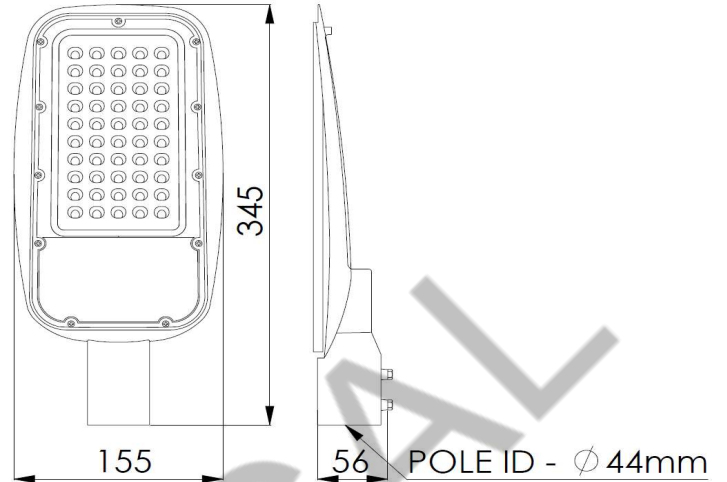

TECHNICAL DATA SHEET

Product Name : **MINIMIGHT II**

LED STREET LIGHT 45W/50W - Roadway lighting

Format No - EVE/PD/010

The product image displayed is for illustration purposes only. The actual product may differ.

Dimension Tolerance is $\pm 5\text{mm}$ and all dimensions are in 'mm'

*POLE MOUNTING SUITABLE UP TO 42mm OD PIPE

Description: Pressure die cast Aluminium housing with bottom opening driver compartment. Polycarbonate diffuser and integrated lens fixed with silicon gasket for better ingress protection. Epoxy grey powder-coated finish for better aesthetics. Pole mounting is suitable for a maximum 42mm OD pipe.

PRODUCT ORDERING INFORMATION

Sr.no	Product code	Description	Case lot	Weight Approx
1	LPL0045SL0010006	LEDL045I5-01PC	12	0.750 Kg
2	6R57PBH8050ZZZZZ	LEDL050I5-01PC	12	0.750 Kg

Prepared By: Siddhesh Dalvi