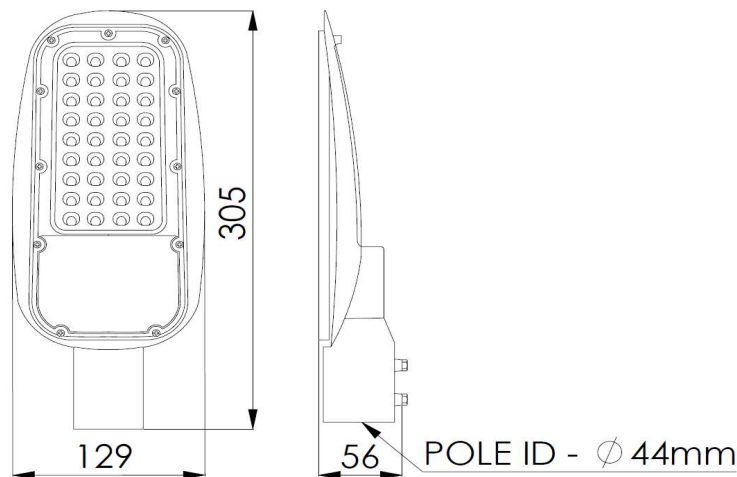

TECHNICAL DATA SHEET

Product Name : **MINIMIGHT II**

LED STREET LIGHT 40W - Roadway lighting

Format No - EVE/PD/010

The product image displayed is for illustration purposes only. The actual product may differ.

Dimension Tolerance is ± 5 mm and all dimensions are in 'mm'

*POLE MOUNTING SUITABLE UP TO 42mm OD PIPE

Description: Pressure die cast Aluminium housing with bottom opening driver compartment. Polycarbonate diffuser and integrated lens fixed with silicon gasket for better ingress protection. Epoxy grey powder-coated finish for better aesthetics. Pole mounting is suitable for a maximum 42mm OD pipe.

PRODUCT ORDERING INFORMATION

Sr.no	Product code	Description	Case lot	Weight Approx
1	LPL0040SL0020006	LED SL040I3-01PC	12	0.600 Kg
2	LPL0040SL0010006	LED SL040I5-01PC	12	0.600 Kg

Prepared By: Siddhesh Dalvi