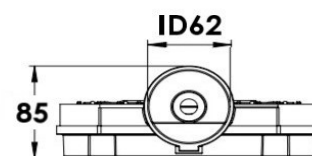

TECHNICAL DATA SHEET

Product Name : **CITYLITE PC**

LED STREET LIGHT 120W/150W - Roadway lighting

Format No - EVE/PD/010

The product image displayed is for illustration purposes only. The actual product may differ.

Note : Dimension Tolerance $\pm 5\text{mm}$ & All dimensions are in 'mm'

*POLE MOUNTING SUITABLE UP TO 58mm OD PIPE

Description: Pressure die cast Aluminium housing with top opening driver compartment .Polycarbonate diffuser along with integrated lens fixed with silicon gasket for better ingress protection.Epoxy grey powder coated finish for better aesthetics. Pole mounting suitable for maximum 58mm OD pipe.