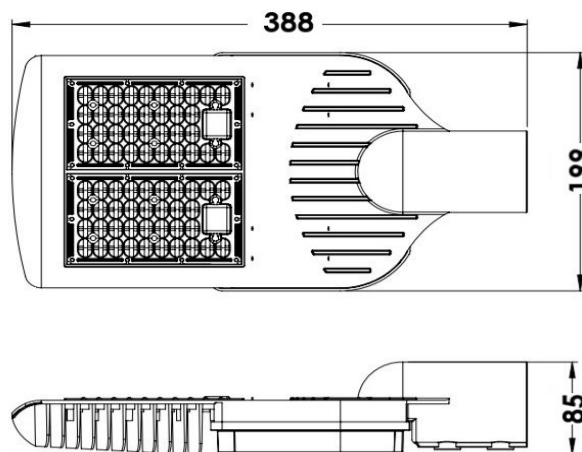

TECHNICAL DATA SHEET

Product Name : **CITYLITE PC**

LED STREET LIGHT 120W/150W - Roadway lighting

Format No - EVE/PD/010

The product image displayed is for illustration purposes only. The actual product may differ.

Note : Dimension Tolerance $\pm 5\text{mm}$ & All dimensions are in 'mm'

*POLE MOUNTING SUITABLE UP TO 58mm OD PIPE

Description: Pressure die cast Aluminium housing with top opening driver compartment .Polycarbonate diffuser along with integrated lens fixed with silicon gasket for better ingress protection.Epoxy grey powder coated finish for better aesthetics. Pole mounting suitable for maximum 58mm OD pipe.

PRODUCT ORDERING INFORMATION

Sr.no	Product code	Description	Case lot	Weight Approx
1	LPL0120SL0020001	LED120I5-PC	1	2.7 Kg
2	LPL0150SL0030001	LED150I5-PC	1	2.7 Kg

Prepared By: Siddhesh Dalvi

Approved by: Rajesh Nair