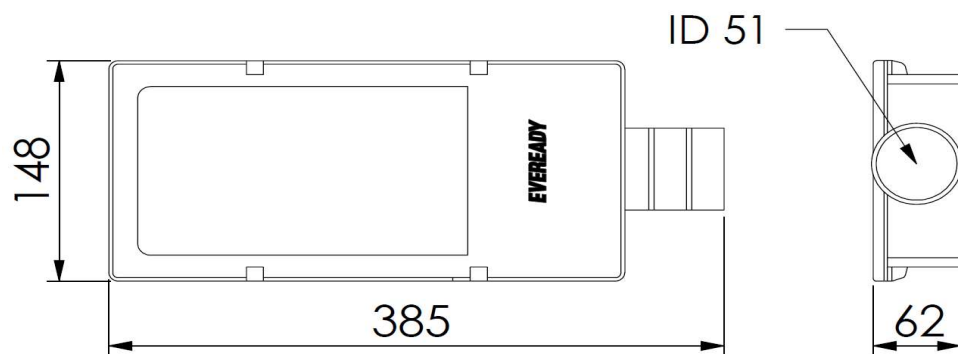

TECHNICAL DATA SHEET

Product Name : **CITYLITE HE**

LED STREET LIGHT 60W/72W - Roadway lighting

Format No - EVE/PD/010

The product image displayed is for illustration purposes only. The actual product may differ.

Dimension Tolerance is ± 5 mm and all dimensions are in 'mm'

*POLE MOUNTING SUITABLE UP TO 48mm OD PIPE

Description: Pressure die cast Aluminium housing with bottom opening driver compartment. Clear toughened glass diffuser fixed along with silicon gasket with the help of clamps for better ingress protection. Epoxy grey powder coated finish for better aesthetics. Pole mounting suitable up to 48mm outer diameter pipe.

PRODUCT ORDERING INFORMATION

Sr.no	Product code	Description	Case lot	Weight Approx
1	6R57PBHB060	LEDL060I5-04 HE.	2	1.33 Kg
2	6R57PBHB072	LEDL072I5-04 HE.	2	1.33 Kg

Prepared By: Siddhesh Dalvi

Approved by: Rajesh Nair